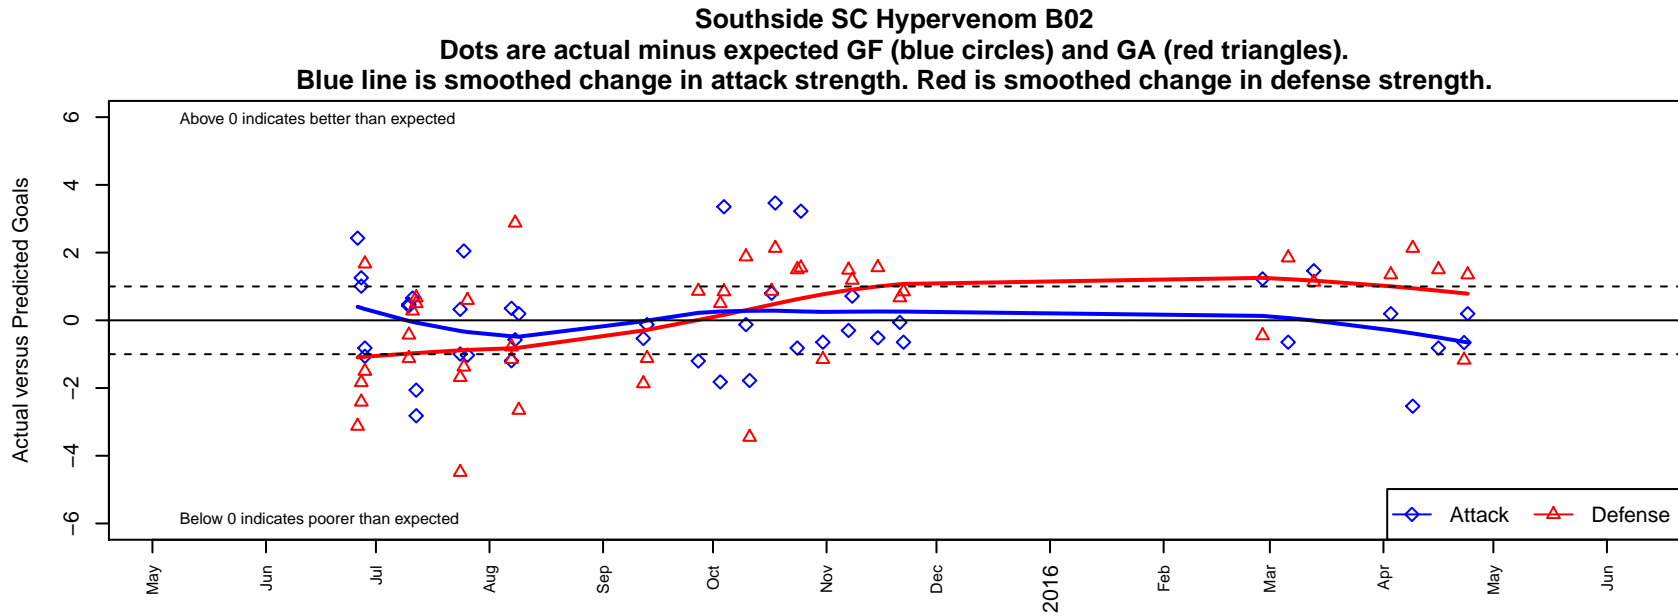

## Southside SC Hypervenom B02

Southside SC  
 Tigard, OR  
 B02 total strength=689  
 attack=0.88 defense=0.52  
 fall league = PTT B02 Div 2 Green  
 spr league = Spr OYS B02 Div 2 Green  
 notes= Crossfire Oregon

**attack and defense variance (black dot)  
relative to other teams  
and top 10 in region**

**attack and defense rating  
relative to others at age  
and all opponents in last 13 months**

**Performance relative to 13 month average**