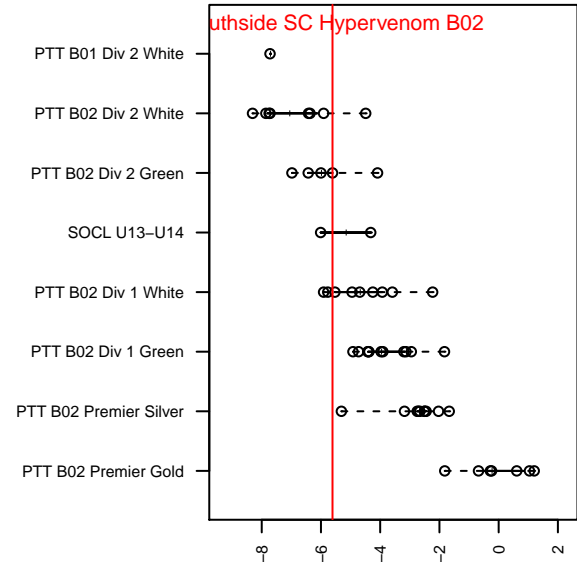

## Southside SC Hypervenom B02

Southside SC  
 Tigard, OR  
 B02 total strength=689  
 attack=0.88 defense=0.52  
 fall league = PTT B02 Div 2 Green  
 spr league = Spr OYS B02 Div 2 Green  
 notes= Crossfire Oregon

alt names used:  
 SSC Hypervenom  
 SOUTHSIDE (SSC) SSC HYPERVENOM (OR)  
 SSC U13 Hypervenom  
 SSC 02 Hypervenom – BU13  
 SSC 02 Hypervenom – BU13  
 SSC 02 Hypervenom – BU13  
 SOUTHSIDE SOCCERHYPERVENOM

**attack and defense variance (black dot)  
relative to other teams  
and top 10 in region**

**attack and defense rating  
relative to others at age  
and all opponents in last 13 months**

**Performance relative to 13 month average**